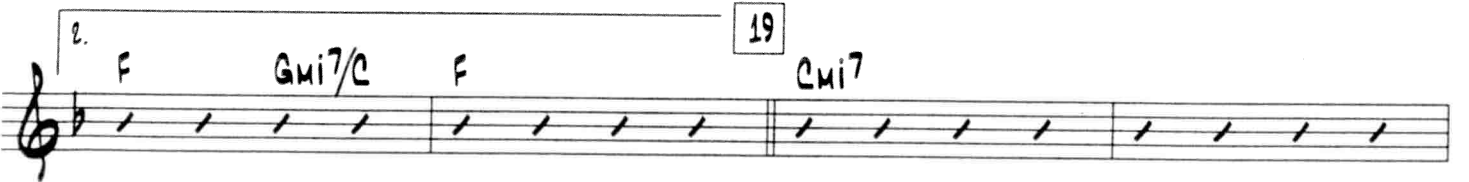

SIERRA MUSIC PRESENTS
BENNY CARTER'S "KANSAS CITY SUITE"

ROMPIN' AT THE RENO

AS RECORDED BY THE COUNT BASIE ORCHESTRA (ROULETTE)

PIANO (SOLO)

BENNY CARTER

$\text{♩} = 260$ FAST SWING

8

ROMPIN' AT THE RENO - PIANO - PG. 2