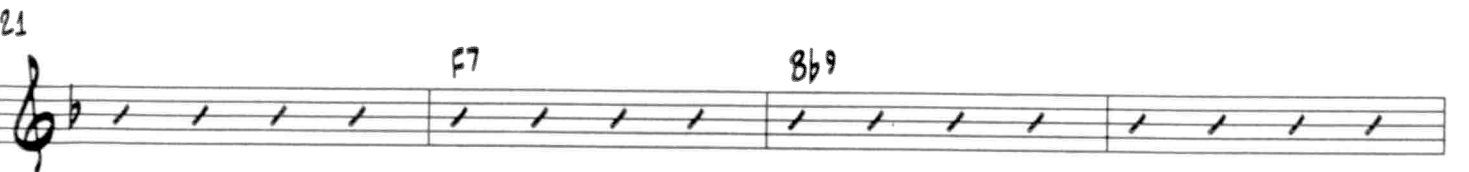

SIERRA MUSIC PRESENTS
BENNY CARTER'S "KANSAS CITY SUITE"

ROMPIN' AT THE RENO

AS RECORDED BY THE COUNT BASIE ORCHESTRA (ROULETTE)

PIANO (SOLO)

BENNY CARTER

$\text{♩} = 260$ FAST SWING

8

ROMPIN' AT THE RENO - PIANO - PG. 2