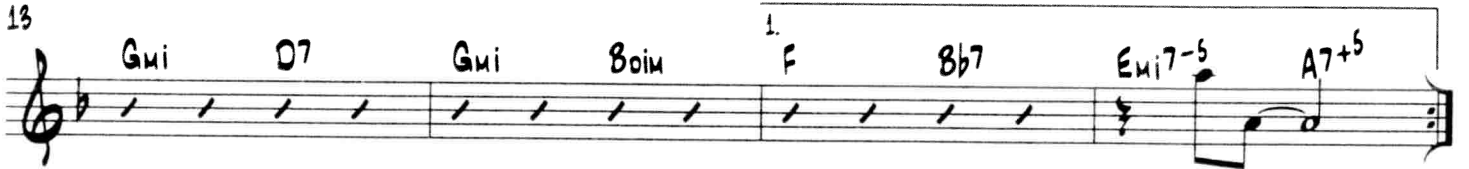

SIERRA MUSIC PRESENTS
BENNY CARTER'S "KANSAS CITY SUITE"

ROMPIN' AT THE RENO

AS RECORDED BY THE COUNT BASIE ORCHESTRA (ROULETTE)

PIANO (SOLO)

BENNY CARTER

$\text{♩} = 260$ FAST SWING

8

ROMPIN' AT THE RENO - PIANO - PG. 2