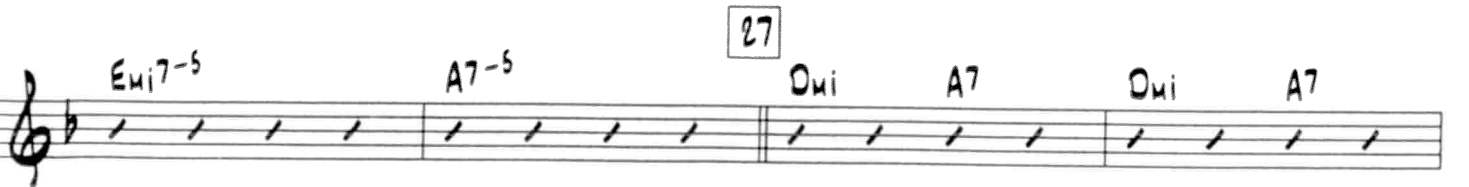

SIERRA MUSIC PRESENTS
BENNY CARTER'S "KANSAS CITY SUITE"

ROMPIN' AT THE RENO

AS RECORDED BY THE COUNT BASIE ORCHESTRA (ROULETTE)

PIANO (SOLO)

BENNY CARTER

$\text{♩} = 260$ FAST SWING

8

ROMPIN' AT THE RENO - PIANO - PG. 2