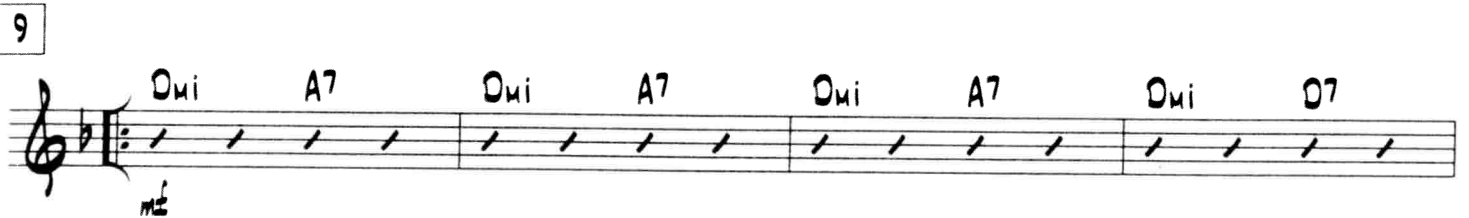

SIERRA MUSIC PRESENTS
BENNY CARTER'S "KANSAS CITY SUITE"

ROMPIN' AT THE RENO

AS RECORDED BY THE COUNT BASIE ORCHESTRA (ROULETTE)

PIANO (SOLO)

BENNY CARTER

$\text{♩} = 260$ FAST SWING

8

ROMPIN' AT THE RENO - PIANO - PG. 2